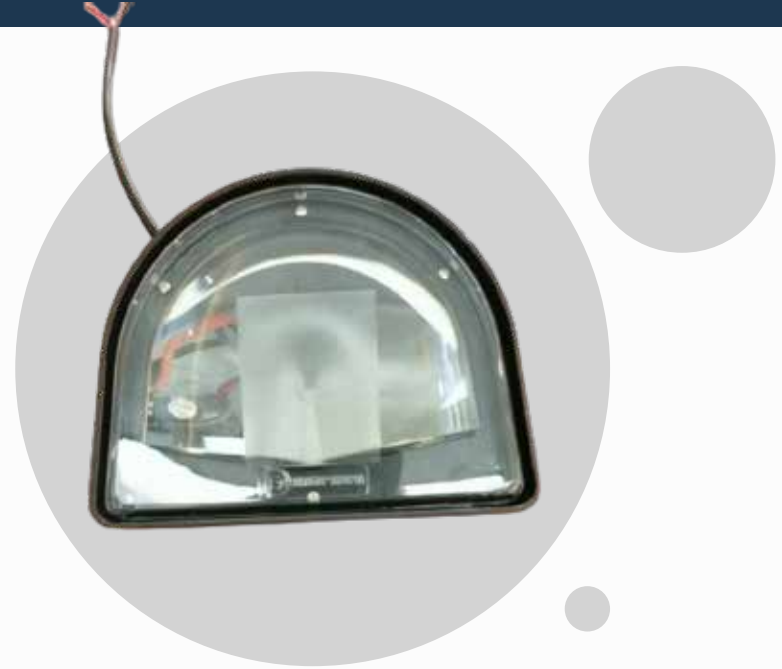

FEATURE HIGHLIGHTS

- LED POWER: 10W OR 40W
- COLOR: RED/BLUE/GREEN
- WATERPROOF IP67
- 1 YEAR WARRANTY
- 50,000 HRS LIFETIME

SPECIFICATION

Light source: High-power Osram or Cree

Operating Voltage: 10-80V DC

Led power: 10W or 40w

Reverse polarity protected

Double insulated silicon rubberized wire, can bear very low&high temperature

Color: Red/blue/GREEN

Material: aluminium die-cast housing, PC cover, stainless steel bracket

Working environment: -40°-80°

Optional beam: Arch beam

Life time: >50000h

Waterproof: IP67

EMC

Certificate: E9/CE

Warranty: 1 year

APPLICATIONS